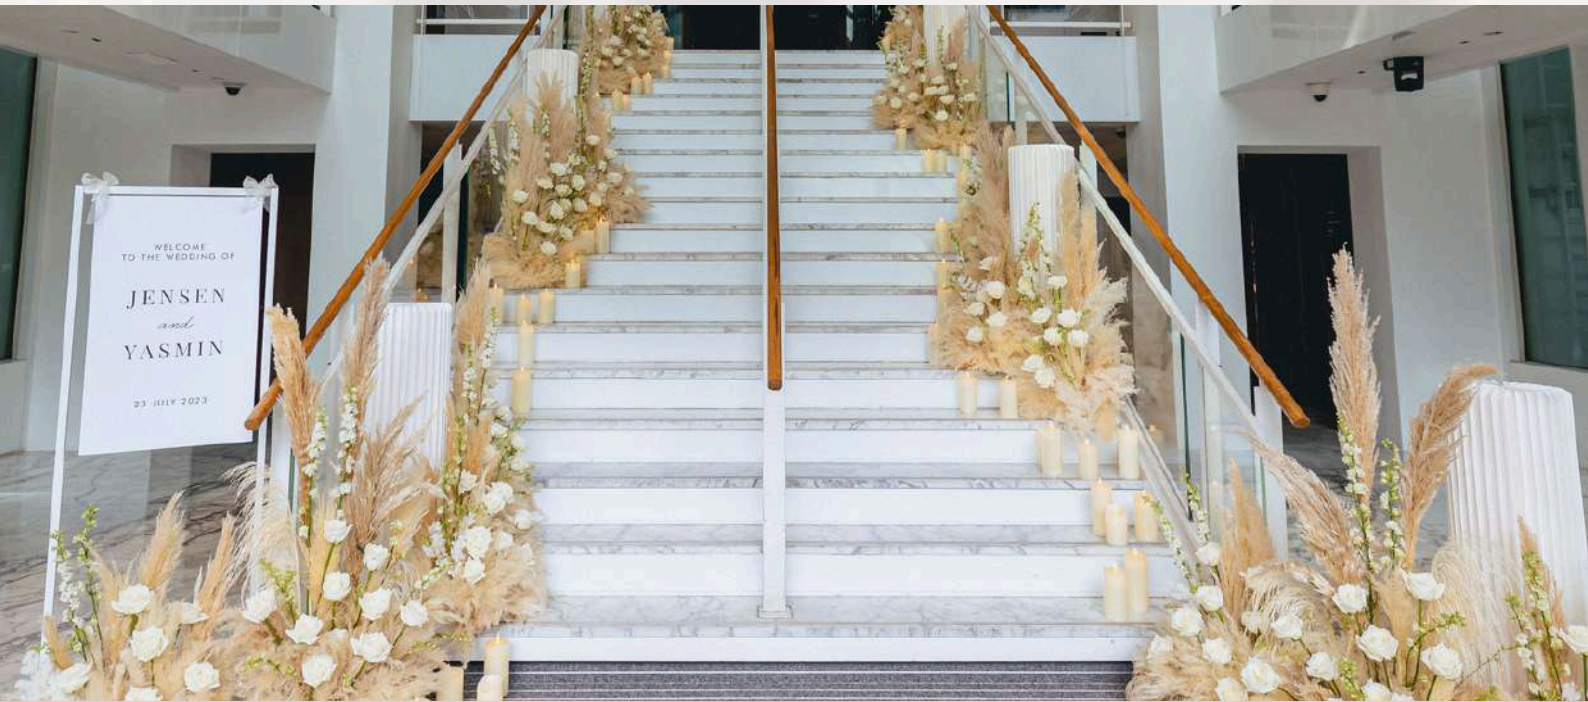

WEDDING ADD-ONS

POSIES, FLORAL HEDGES, AISLE DECOR

Choice of florals from floral theme:

- Pew posies
- Floral hedge
- White frame pedestal OR Origami pedestal with floral arrangement
- White frame pedestal OR Origami pedestal with floral arrangement, floral hedge and candles

Faux Florals

Fresh Florals or Boho Chic or Wild floral themes

$25

$35

$140

$350

$160

$400

$300

$750