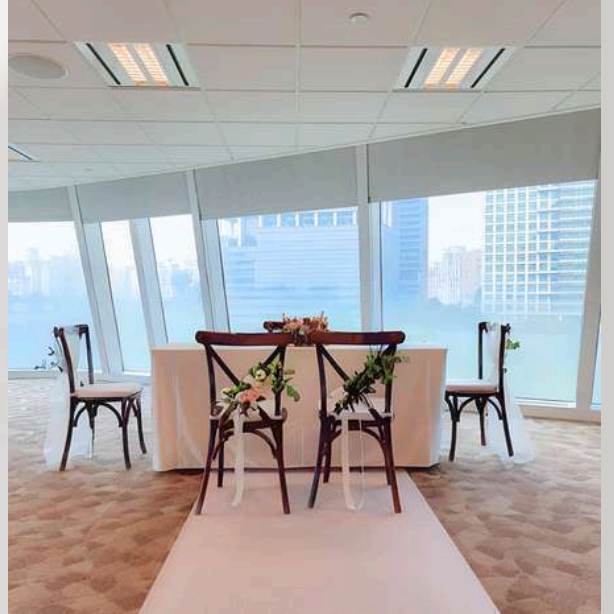

Our Past Works