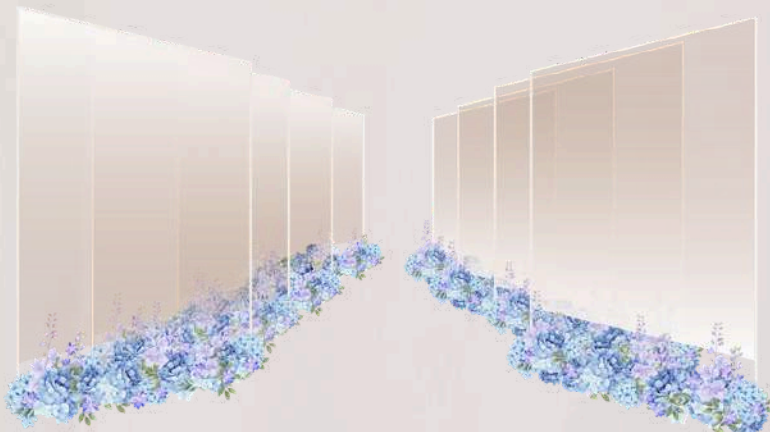

Solemnisation table

Wedding arch

Photo display table

Welcome signage

Photo display gallery

Prices may vary depending on floral requests and seasonability.

WEDDING THEMES

FIELDS OF LOVE

Vibrant purple and blue floral arrangements to add a burst of colour and liveliness at your wedding.

available in faux and fresh florals

Solemnisation table

Wedding arch

Photo display table

Welcome signage

Photo display gallery

Prices may vary depending on floral requests and seasonability.

WEDDING THEMES

ELEGANCE

A charming combination of delicate baby's breath and pristine white roses for a romantic haven.