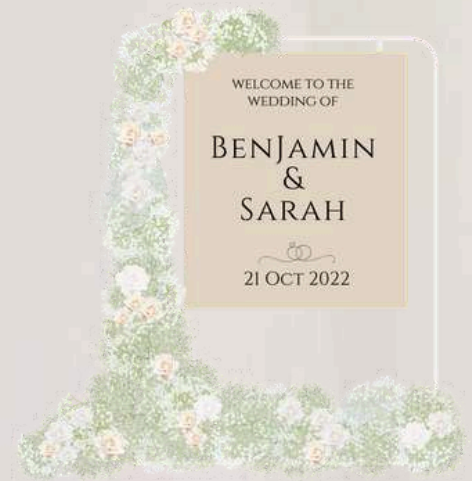

Photo display gallery

Prices may vary depending on floral requests and seasonability.

WEDDING THEMES

ELEGANCE

A charming combination of delicate baby's breath and pristine white roses for a romantic haven.

available in faux and fresh florals

Solemnisation table

Wedding arch

Photo display table

Welcome signage

Photo display gallery

Prices may vary depending on floral requests and seasonability.

WEDDING THEMES